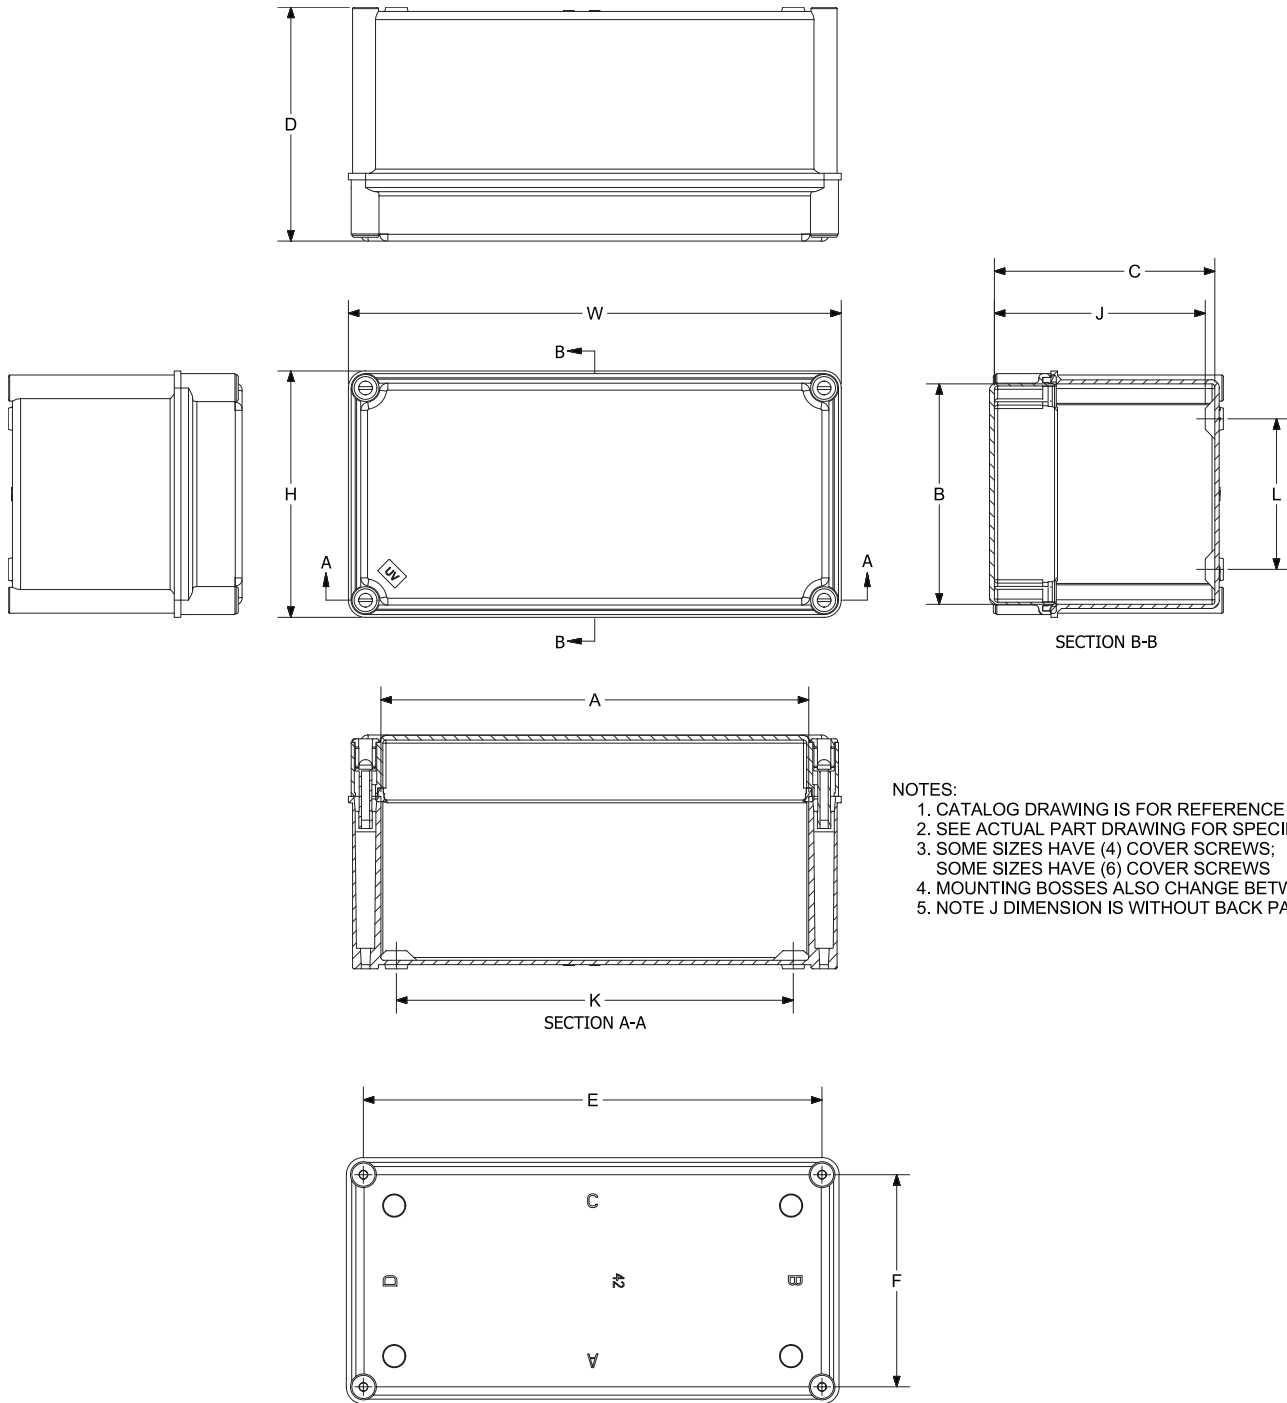

Viking | Opaque & Clear Cover

TECHNICAL DRAWINGS

NOTES:

1. CATALOG DRAWING IS FOR REFERENCE ONLY
2. SEE ACTUAL PART DRAWING FOR SPECIFIC DESIGN
3. SOME SIZES HAVE (4) COVER SCREWS;
  SOME SIZES HAVE (6) COVER SCREWS
4. MOUNTING BOSSES ALSO CHANGE BETWEEN SIZES
5. NOTE J DIMENSION IS WITHOUT BACK PANEL INSTALLED