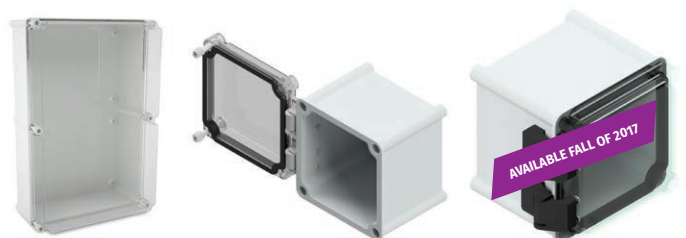

Viking | Clear Cover (VCC)