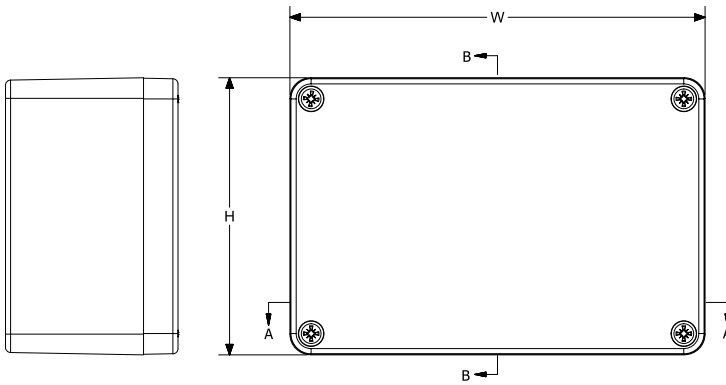

BantamBox | Opaque Cover (BB)

BantamBox | Clear Cover (BBCC)

BantamBox | Opaque Cover | W

4 COVER SCREWS, LIFT OFF COVER

CONSTRUCTION

Material (Box & Cover)	Polycarbonate
Gasket Material	Poured polyurethane seamless gasket
Cover Screw Material	304 Stainless Steel
Cover Screw Size	Various
Cover Screw Torque	M4: 9 - 17 in.-lbs., M6: 17-22 in.-lbs.