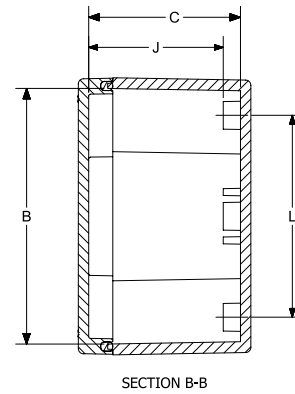

BANTAMBOX SERIES