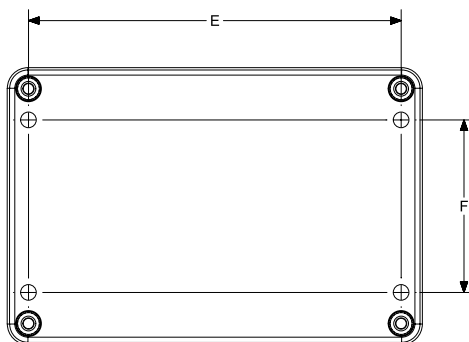

1. NOTES:
1. CATALOG DRAWING IS FOR REFERENCE ONLY
  2. SEE ACTUAL PART DRAWING FOR SPECIFIC DESIGN
  3. SOME SIZES HAVE (2) COVER SCREWS;
    SOME SIZES HAVE (4) COVER SCREWS;
    SOME SIZES HAVE (6) COVER SCREWS
  4. MOUNTING BOSSES ALSO CHANGE BETWEEN PARTS
  5. NOTE J DIMENSION IS WITHOUT BACK PANEL INSTALLED