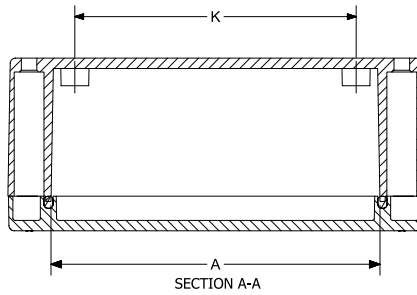

BantamBox | Opaque Cover (BB)

BantamBox | Clear Cover (BBCC)

BantamBox | Opaque Cover | W

4 COVER SCREWS, LIFT OFF COVER

CONSTRUCTION

Material (Box & Cover)	Polycarbonate
Gasket Material	Poured polyurethane seamless gasket
Cover Screw Material	304 Stainless Steel
Cover Screw Size	Various
Cover Screw Torque	M4: 9 - 17 in.-lbs., M6: 17-22 in.-lbs.