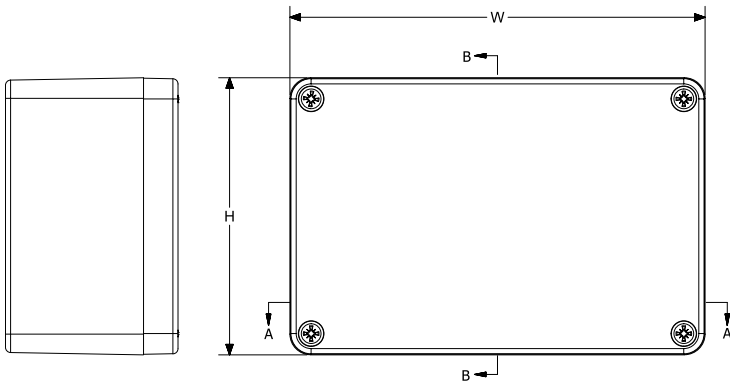

BantamBox | Opaque Cover (BB)

BantamBox | Clear Cover (BBCC)

BantamBox | Opaque Cover | W

4 COVER SCREWS, LIFT OFF COVER

CONSTRUCTION

Material (Box & Cover)	Polycarbonate
Gasket Material	Poured polyurethane seamless gasket
Cover Screw Material	304 Stainless Steel
Cover Screw Size	Various
Cover Screw Torque	M4: 9 - 17 in.-lbs., M6: 17-22 in.-lbs.